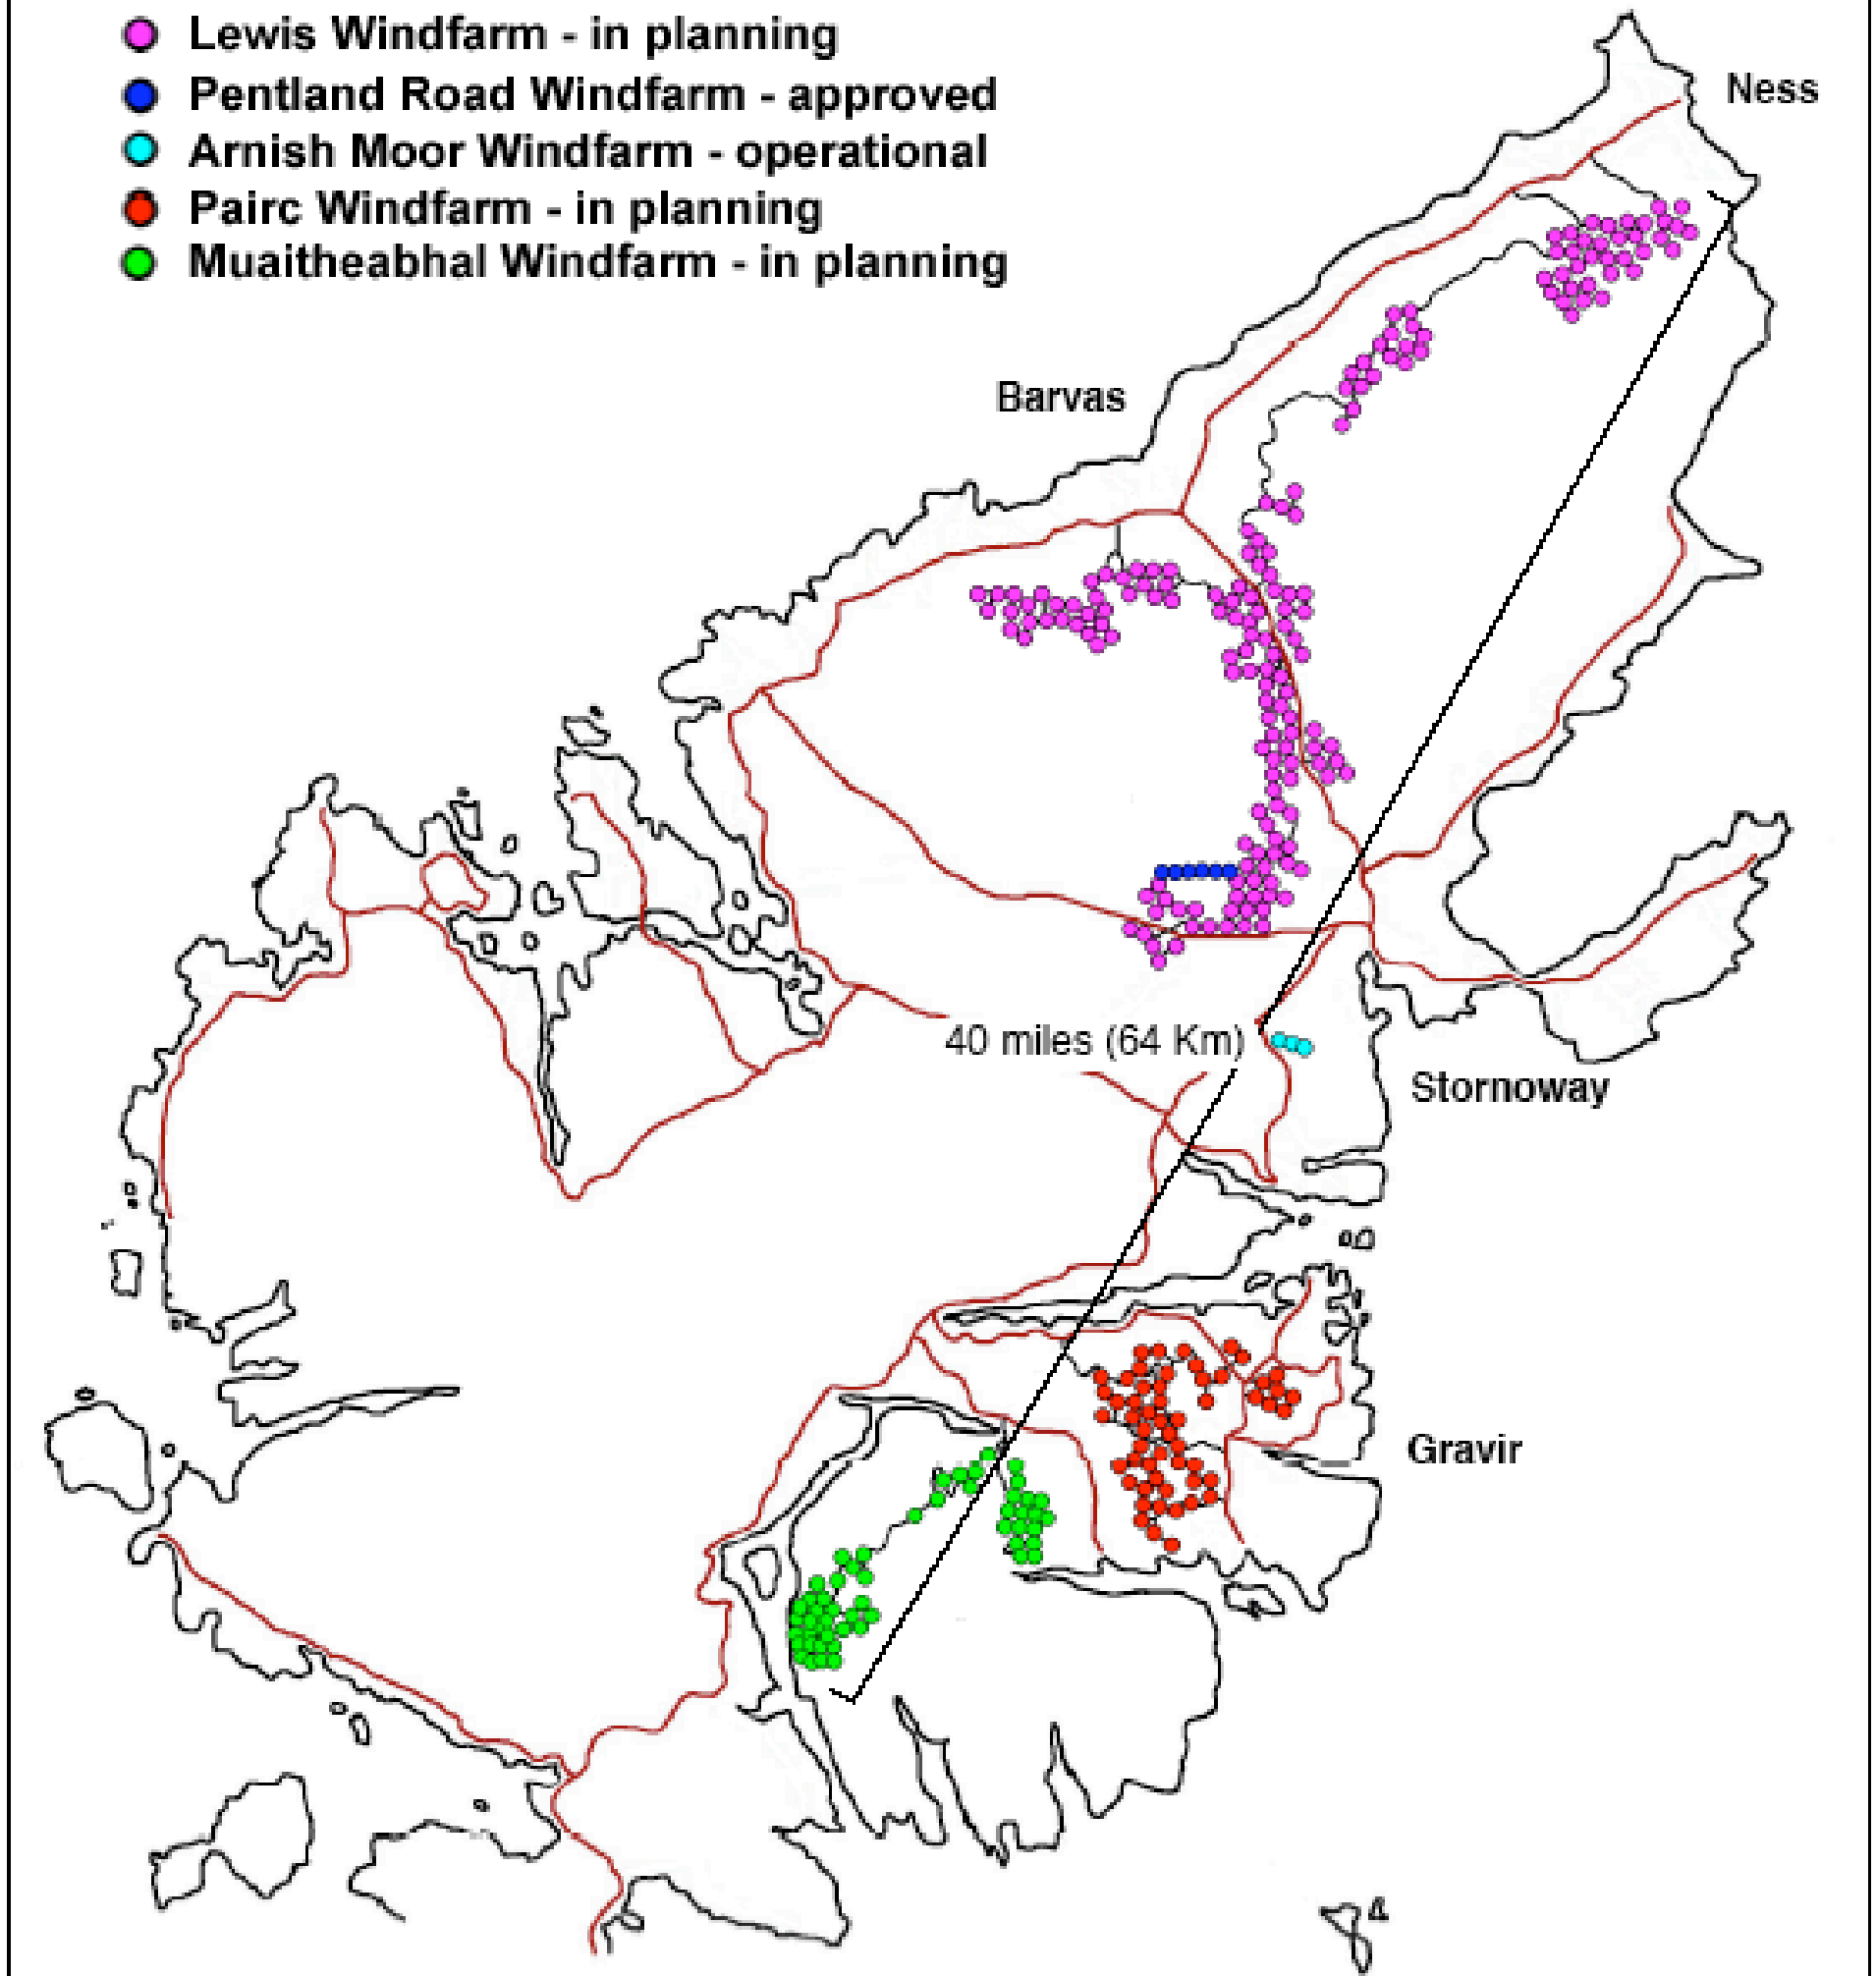

LEWIS – THE FORTY MILE WINDFARM?

- Lewis Windfarm - in planning
- Pentland Road Windfarm - approved
- Arnish Moor Windfarm - operational
- Pairc Windfarm - in planning
- Muaitheabhal Windfarm - in planning

It's time to let the new Scottish Parliament know about the strength of opposition to industrial wind farms on the Isle of Lewis. Objections to the "Forty Mile Windfarm" are available at locations across the island or can be downloaded from