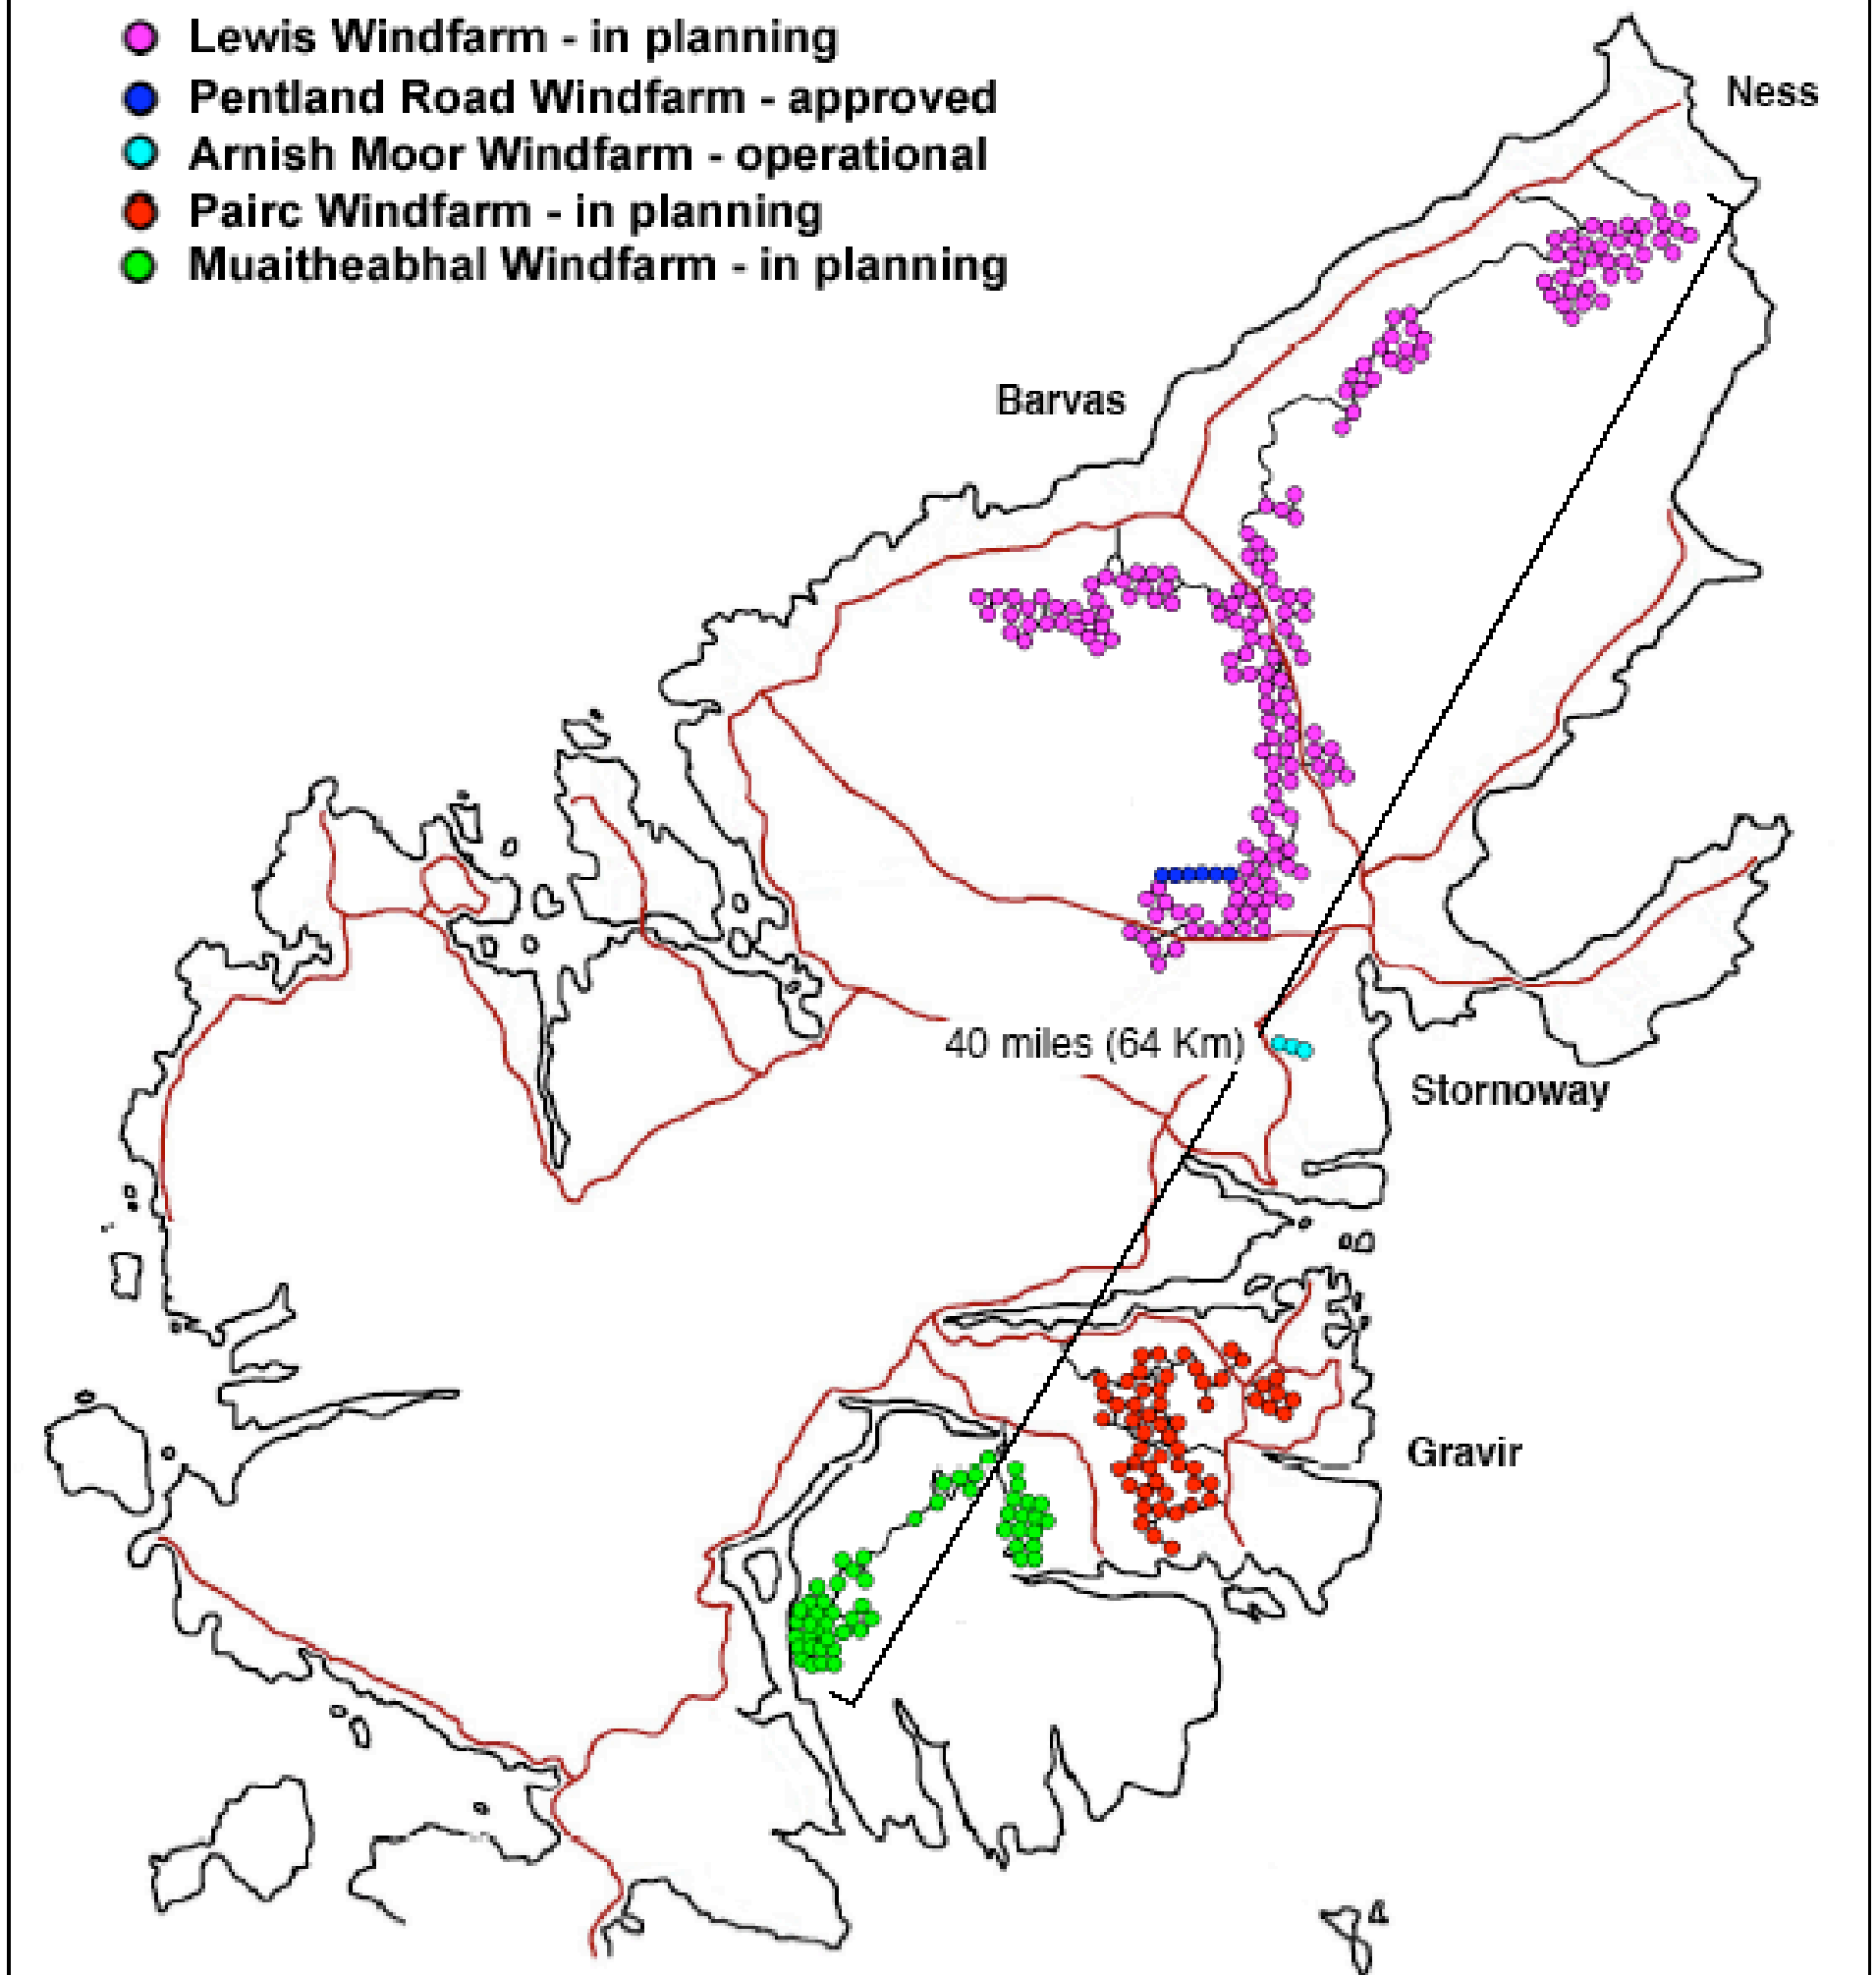

LEWIS – THE FORTY MILE WINDFARM?

- Lewis Windfarm - in planning
- Pentland Road Windfarm - approved
- Arnish Moor Windfarm - operational
- Pairc Windfarm - in planning
- Muaitheabhal Windfarm - in planning

It's time to let the new Scottish Parliament know about the strength of opposition to industrial wind farms on the Isle of Lewis. Objections to the "Forty Mile Windfarm" are available at locations across the island or can be downloaded from